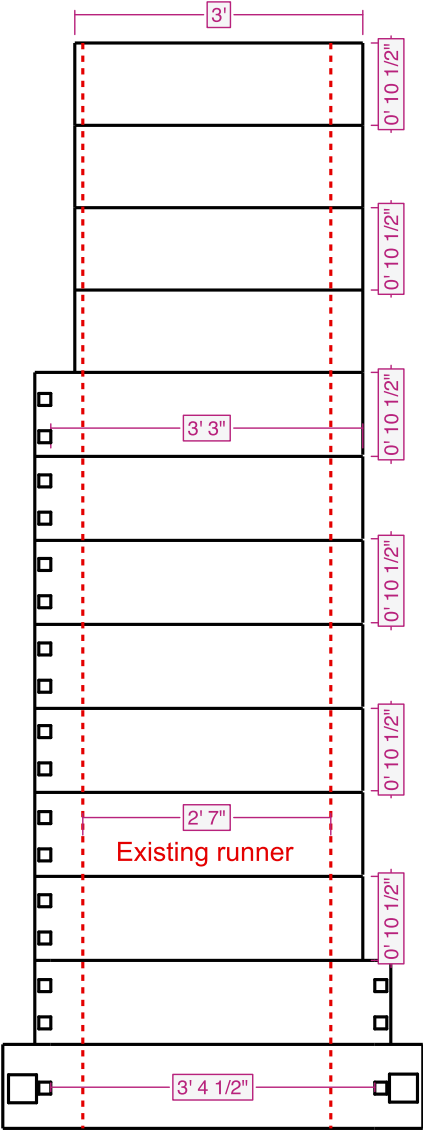

Main Stairs Fl 1 to Fl 2

Risers 7.5"

Basement Stairs

Risers 8"

Smith Residence  
 123 Main Blvd  
 New York NY 11111

Wood Stairs

Existing Runners

1/2" - 1'

1

2