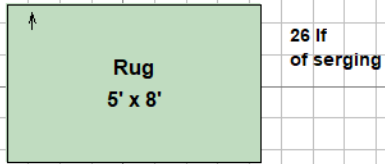

Two rugs cut into runners:  
 purple 18 x 25  
 green 12 x 18

Dye lot: Default  
 A: 18' (1' 6" free)

Dye lot: Default  
 B: 25' (4' 6" free)