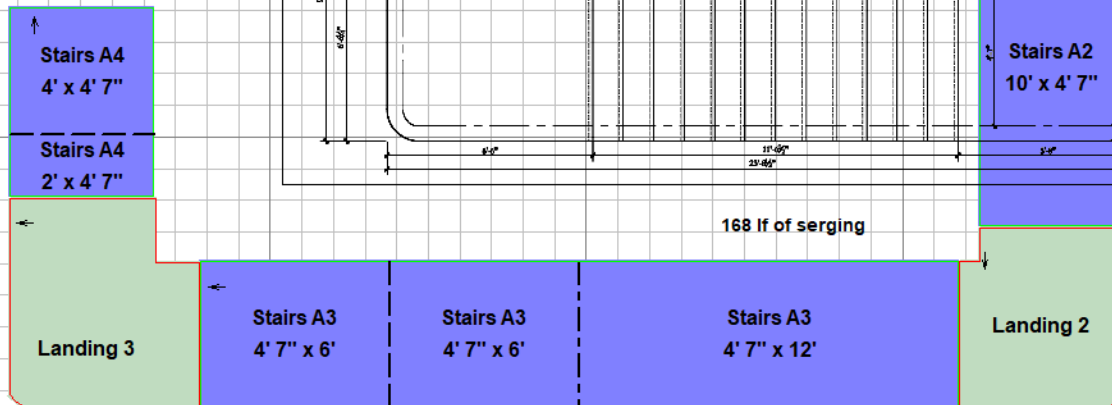

Two rugs cut into runners:  
 purple 18 x 25  
 green 12 x 18

Dye lot: Default  
 A: 18' (1' 6" free)

Dye lot: Default  
 B: 25' (4' 6" free)