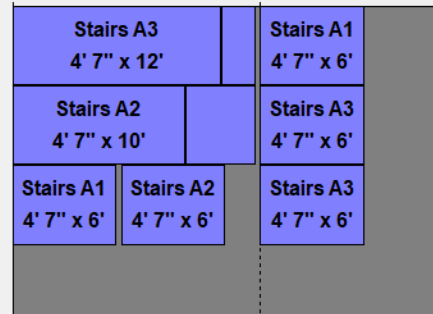

Two rugs cut into runners:  
 purple 18 x 25  
 green 12 x 18

Dye lot: Default  
 A: 18' (1' 6" free)

Dye lot: Default  
 B: 25' (4' 6" free)