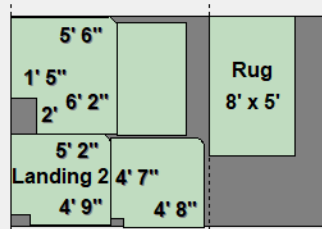

Two rugs cut into runners:  
 purple 18 x 25  
 green 12 x 18

Dye lot: Default  
 A: 18' (1' 6" free)

Dye lot: Default  
 B: 25' (4' 6" free)